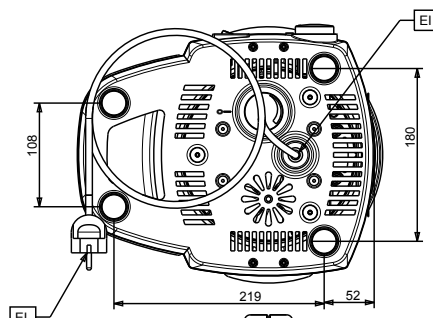

Top

Electric

Supply voltage:

560019 (LOLA6) 220-240 V/1 ph/50 Hz

Electrical power max.:

0.85 kW

Key Information:

External dimensions, Width: 270 mm

External dimensions, Depth: 318 mm

External dimensions, Height: 465 mm

Net weight: 6.2 kg

Shipping weight: 8 kg

Shipping height: 530 mm

Shipping width: 350 mm

Shipping depth: 380 mm

Shipping volume: 0.07 m³