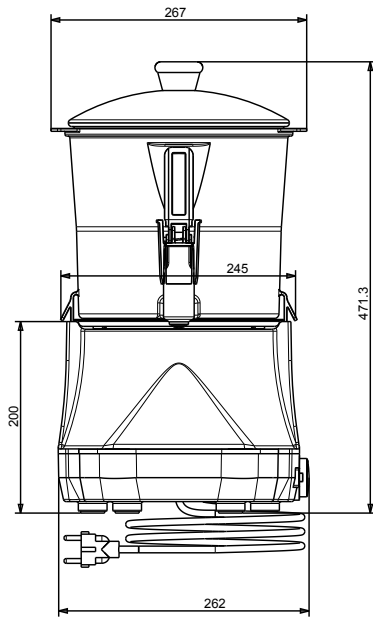

Front

Side

Electric

Supply voltage:

560019 (LOLA6) 220-240 V/1 ph/50 Hz

Electrical power max.:

0.85 kW

Key Information:

External dimensions, Width: 270 mm

External dimensions, Depth: 318 mm

External dimensions, Height: 465 mm

Net weight: 6.2 kg

Shipping weight: 8 kg

Shipping height: 530 mm

Shipping width: 350 mm

Shipping depth: 380 mm

Shipping volume: 0.07 m³